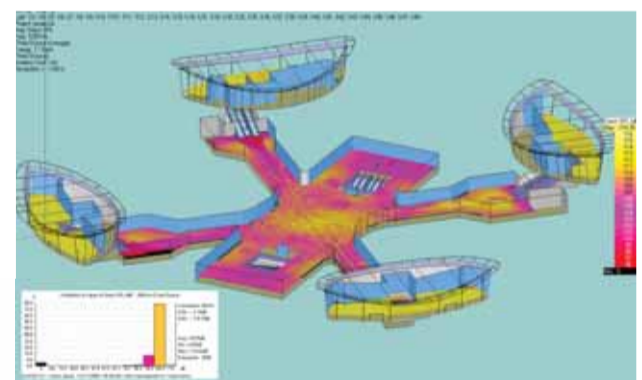

(Khalid Bin Al-Waleed) Station Acoustic Model Dubai Metro, UAE