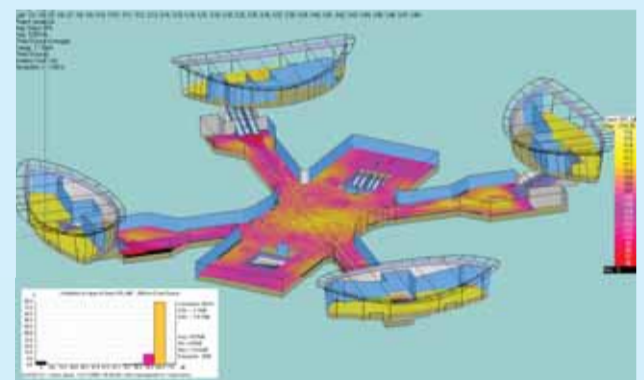

(Khalid Bin Al-Waleed) Station Acoustic Model Dubai Metro, UAE