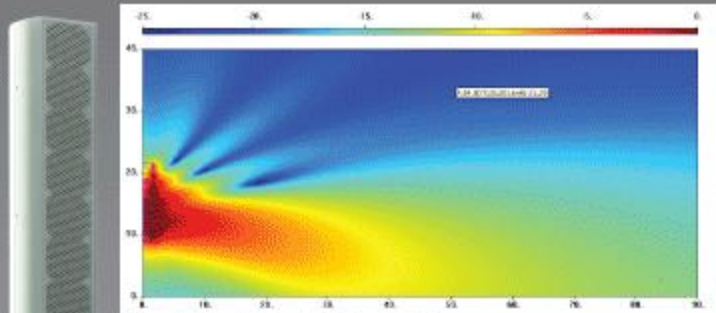

The Sound You Want Where You Want

LOBE Assemble® steering diagram for Dubai Festival City Mall