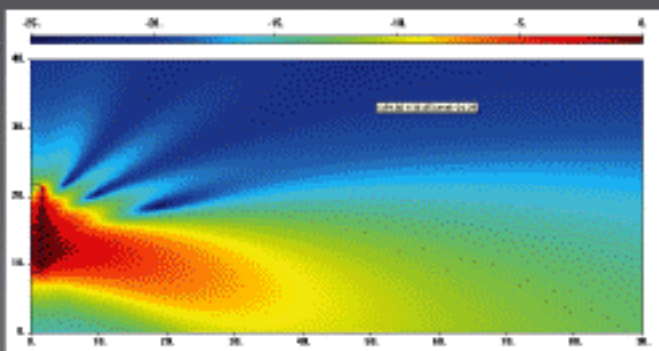

The Sound You Want Where You Want

LDNE Assembler® steering diagram for Dubai Festival City Mall